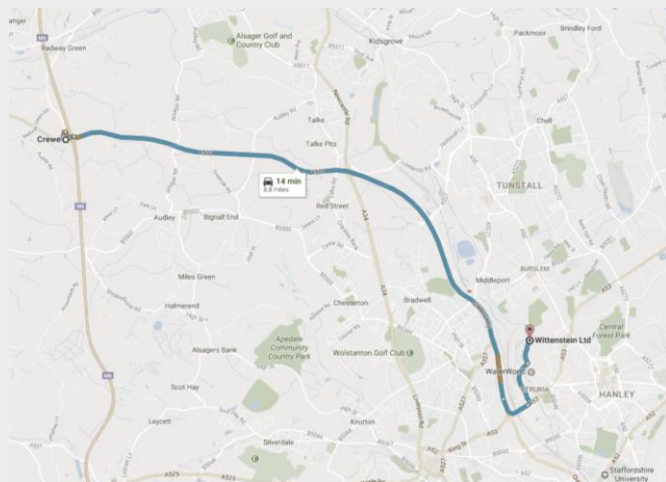

HOW TO FIND US

By car

North

Via Junction 16: Leave the M6 at Junction 16 on the A500 and head East for 7 miles towards Newcastle-under-Lyme. At the junction signposted (Leek) A53 leave the A500 following the signs to Festival Park, Hanley.

At the roundabout signed Newcastle-Leek, turn left onto the A53 Leek and use the left lane. In approximately half a mile take the first exit from the roundabout for Festival Park.

Go straight over the roundabout onto Festival Way and follow for around 1.5 miles. Turn right after the Wittenstein building for the carpark, we are adjacent KC autos.

South

Via Junction 15: Head north on Newcastle Rd/A519 towards Hanchurch Interchange for 407ft and at Hanchurch Interchange, take the 3rd exit onto Queensway/A500 for 4.3 miles.

Use the left lane to take the A53 slip road to Leek/City Centre (Hanley)/Newcastle-Under-Lyme then at the roundabout take the 4th exit onto Etruria Rd/A53. After 0.6 miles turn left onto Forge Lane and in 0.4 miles turn left onto Festival Way.

Turn right after the Wittenstein building for the carpark, we are adjacent KC autos.