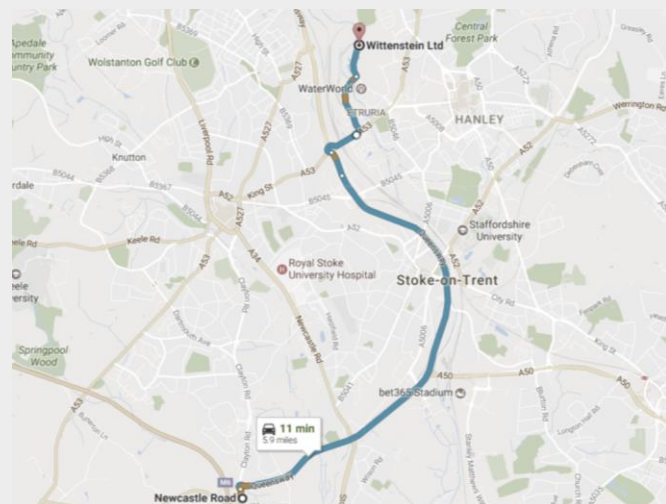

HOW TO FIND US

By car

North

Via Junction 16: Leave the M6 at Junction 16 on the A500 and head East for 7 miles towards Newcastle-under-Lyme. At the junction signposted (Leek) A53 leave the A500 following the signs to Festival Park, Hanley.

At the roundabout signed Newcastle-Leek, turn left onto the A53 Leek and use the left lane. In approximately half a mile take the first exit from the roundabout for Festival Park.

Go straight over the roundabout onto Festival Way and follow for around 1.5 miles. Turn right after the Wittenstein building for the carpark, we are adjacent KC autos.

South

Via Junction 15: Head north on Newcastle Rd/A519 towards Hanchurch Interchange for 407ft and at Hanchurch Interchange, take the 3rd exit onto Queensway/A500 for 4.3 miles.

Use the left lane to take the A53 slip road to Leek/City Centre (Hanley)/Newcastle-Under-Lyme then at the roundabout take the 4th exit onto Etruria Rd/A53. After 0.6 miles turn left onto Forge Lane and in 0.4 miles turn left onto Festival Way.

Turn right after the Wittenstein building for the carpark, we are adjacent KC autos.